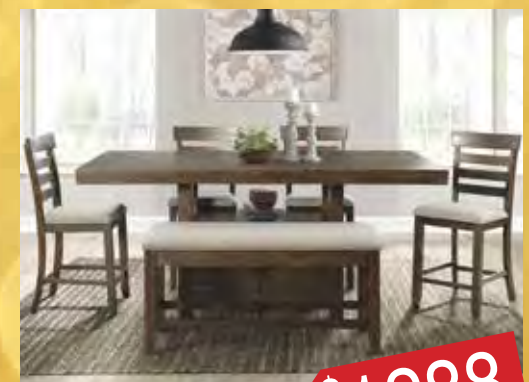

Counter height table, 4 Counter chairs and Bench **$1288**

SAVE 30%, 40% OR UP TO 60% OFF ON ALL ALREADY MARK DOWN PRICES!