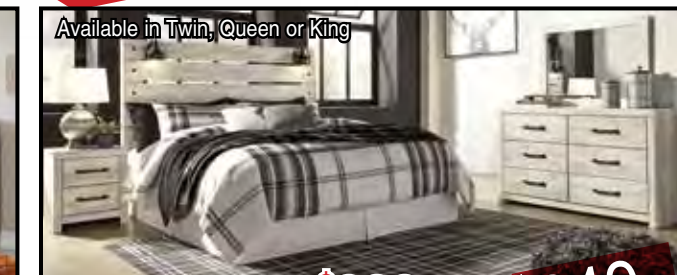

4 Pc. Bedroom Package **\$2988**
Includes Queen Bed, Dresser, Mirror & Nightstand

\$1488
King Bed

4 Pc. Bedroom Package **\$2288**
Includes Queen Bed, Dresser, Mirror & Nightstand

\$988
Queen Bed

4 Pc. Kids Bedroom **\$988**
Includes Full Bed, Dresser, Mirror & Nightstand

\$288
Full Bed

4 Pc. Kids Bedroom **\$988**
Includes Full Bed, Dresser, Mirror & Nightstand

\$349
Full Bed

4 Pc. Bedroom Package **\$688**
Includes Queen Bed, Dresser, Mirror & Nightstand

\$288
Queen Bed

sierrasleep BY ASHLEY