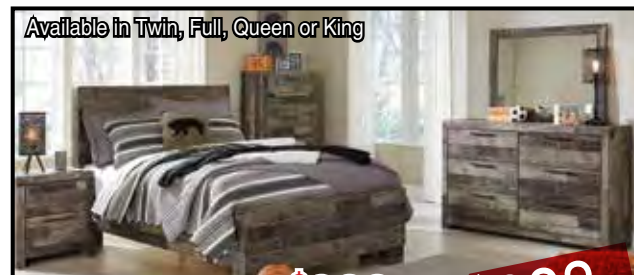

9 PC. BEDROOM PACKAGE
2 Styles Available
\$988

NOW ONLY!

ALL MONTH LONG!

+ 2 Lamps + Pick a Rug

Includes: Queen headboard, footboard, rails, dresser, mirror, 1 nightstand, 2 lamps and rug

13 PC. LIVING ROOM PACKAGE
\$1488

4 Pc. Bedroom Package **\$2988**
Includes Queen Bed, Dresser, Mirror & Nightstand

\$1488
King Bed

4 Pc. Bedroom Package **\$2288**
Includes Queen Bed, Dresser, Mirror & Nightstand

\$988
Queen Bed

4 Pc. Kids Bedroom **\$988**
Includes Full Bed, Dresser, Mirror & Nightstand

\$288
Full Bed

4 Pc. Kids Bedroom **\$988**
Includes Full Bed, Dresser, Mirror & Nightstand

\$349
Full Bed

4 Pc. Bedroom Package **\$688**
Includes Queen Bed, Dresser, Mirror & Nightstand

\$288
Queen Bed

sierrasleep BY ASHLEY