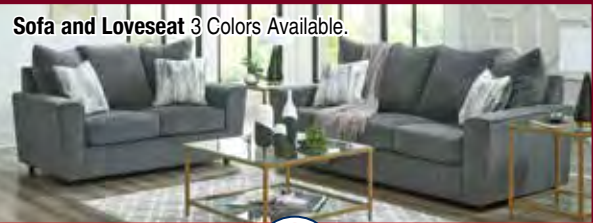

Sofa and Loveseat 3 Colors Available.

+ 2 Lamps