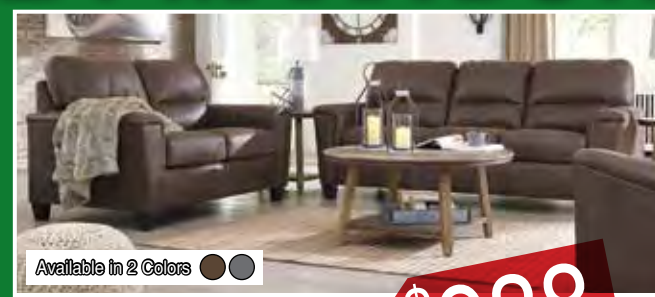

Sofa & Loveseat **\$1988**

Sofa & Loveseat Available in 2 Colors **\$988**

Sectional Available in 6 colors **\$988**

OVER 60 SETS OF LIVING ROOMS TO CHOOSE FROM

Sectional Ivory Dark Grey **\$1588**

Sofa & Loveseat **\$1488**