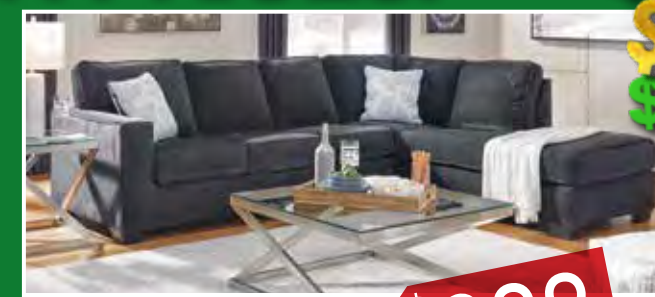

Sofa & Loveseat **\$1988**

Sofa & Loveseat Available in 2 Colors **\$988**

Sectional Available in 6 colors **\$988**

OVER 60 SETS OF LIVING ROOMS TO CHOOSE FROM

Sectional Ivory Dark Grey **\$1588**

Sofa & Loveseat **\$1488**