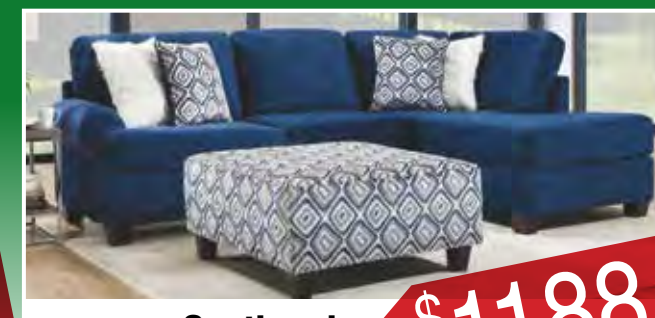

Sofa & Loveseat **\$1988**

Sofa & Loveseat Available in 2 Colors **\$988**

Sectional Available in 6 colors **\$988**

OVER 60 SETS OF LIVING ROOMS TO CHOOSE FROM

Sectional Ivory Dark Grey **\$1588**

Sofa & Loveseat **\$1488**

Sectional Chocolate Grey **\$1188**

OVER 40 SETS OF RECLINING & SECTIONAL SHOWROOM TO CHOOSE FROM

Reclining Sofa and Loveseat **\$1688**

Reclining Sectional Brown Grey **\$1488**

Reclining Sofa & Loveseat **\$1488**

3 Pc. Sectional Ivory Charcoal **\$1888**

Sectional **\$1388**

RUGS
 Starting At **\$99**